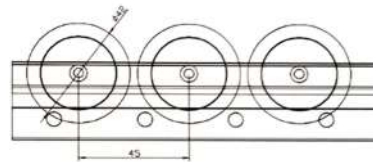

ALUMINIUM PLACON ROLLER

WE-PR40M

40M-C

40M-D

40M-DW

40M-E

40M-P

WE-PR40C